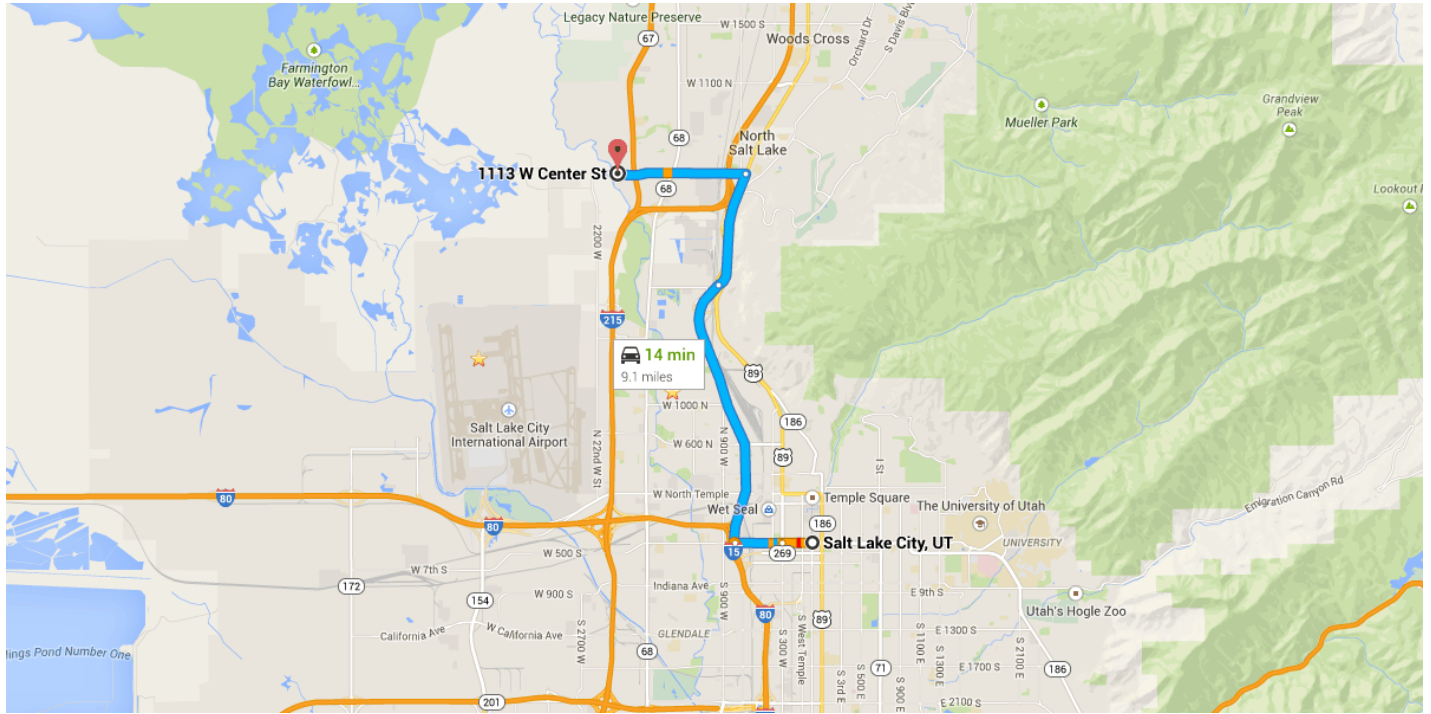

Drive 9.1 miles, 13 min

### Directions from Salt Lake City, UT to 1113 W Center St

#### o Salt Lake City, UT

- ↑ 1. Head west on W 400 S/W University Blvd toward S Main St 0.4 mi
- ↑ 2. Continue straight to stay on W 400 S/W University Blvd  
i Continue to follow W 400 S 0.7 mi
- ↗ 3. Take the ramp onto I-15 N 4.2 mi
- ↘ 4. Take exit 312 to merge onto US-89 N/Beck St  
i Continue to follow US-89 N 1.8 mi
- ↙ 5. Turn left onto E Center St 2.0 mi

3/24/2015

Salt Lake City, UT to 1113 W Center St, North Salt Lake, UT 84054 - Google Maps

regarding your route.

Map data ©2015 Google